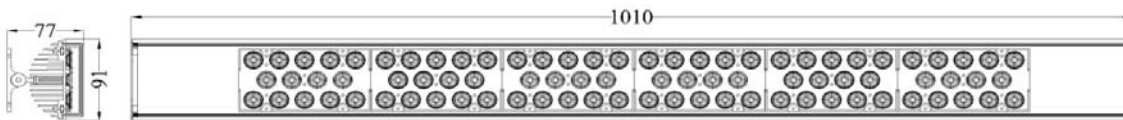

Cultivar

Technical Drawing

©2012 U-Tron (Beijing) Electronics Co., LTD

All rights reserved

Specifications are subject to change without notice

15-Feb-12

data subject to change

www.u-tron.com